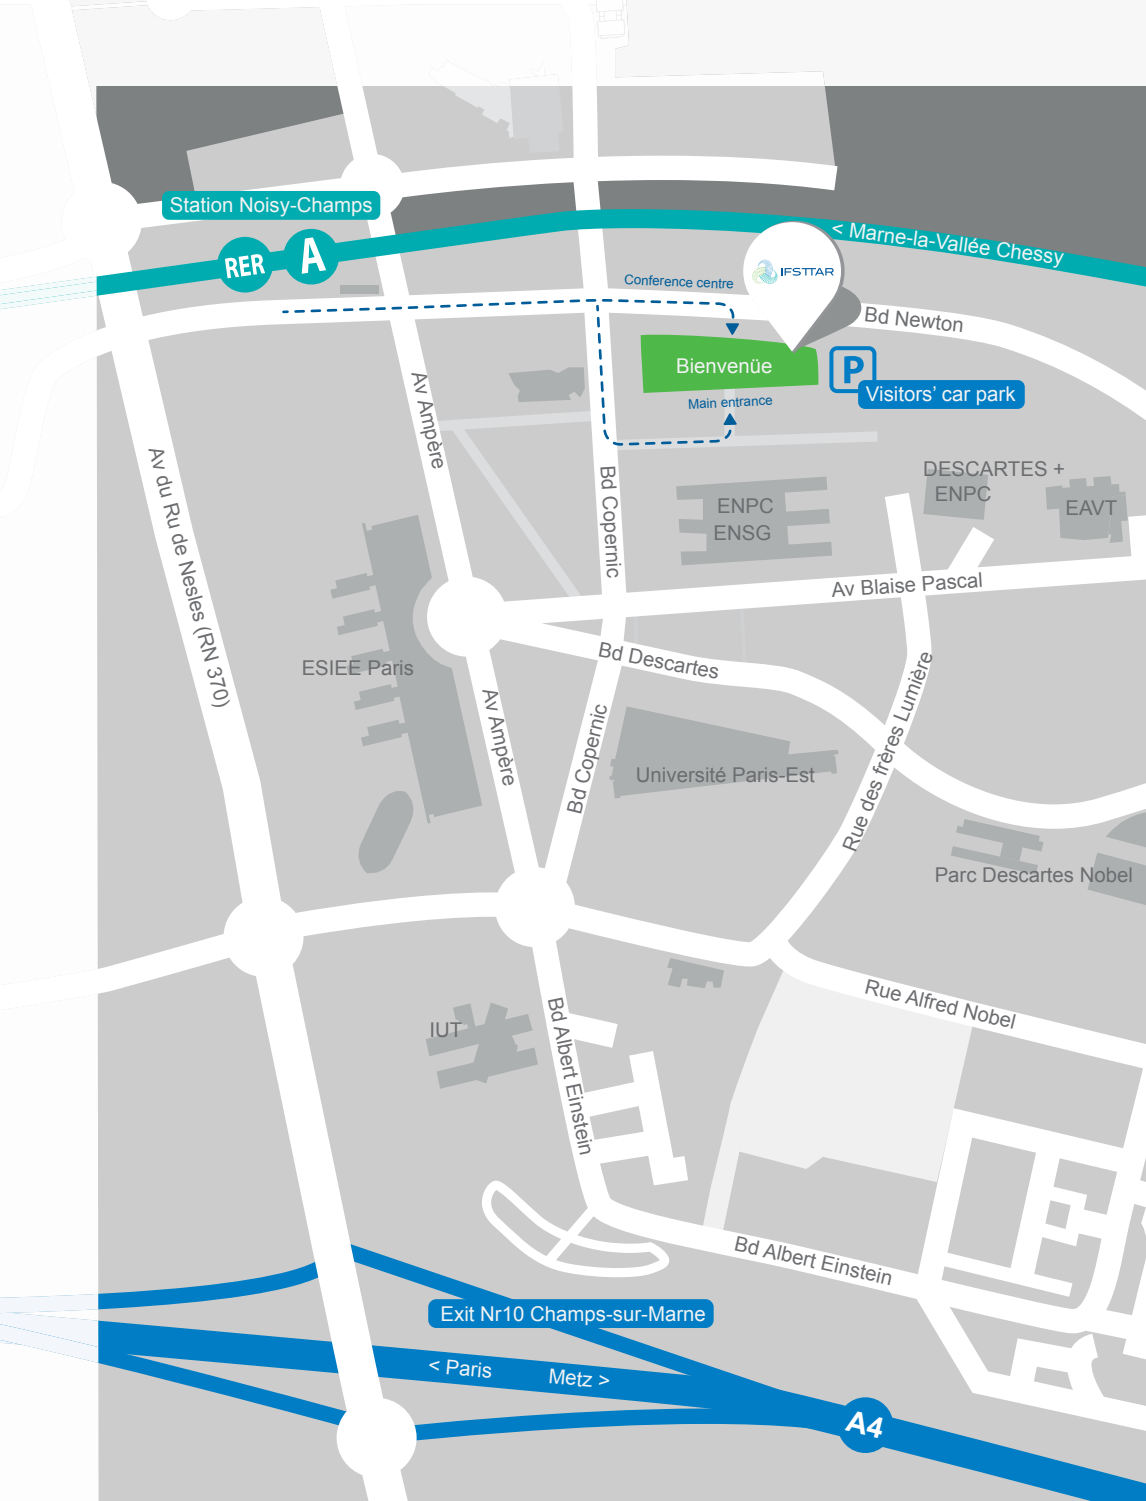

ACCESS
MAP

BIENVENÜE

14 - 20 boulevard Newton
Cité Descartes
Champs-sur-Marne
77447 Marne-la-Vallée Cedex 2
France

+ 33 (0)1 81 66 80 00

P staff car park: 14 bd Newton
pedestrian access: 12 bd Copernic

Arriving by the RER A train

RER A train – direction: **Marne-la-Vallée**
Get off at **Noisy-Champs**
Exit Nr 3 “**Cité Descartes**”

Head for “**bd Newton**” – follow the way to the “**Ecole des Ponts**”
Turn right on “**bd Copernic**”
Walk across the promenade on your left, walking around the **Bienvenüe** building
From there you can access the entrance hall on your left

Arriving by road from motorway A4

Motorway **A4/E50**
Exit Nr 10 “**Champs-sur-Marne – Marne-la-Vallée**”
Direction: **Cité Descartes**
Follow “**enseignement supérieur**”
Follow “**ENSG/Ecole des Ponts**”